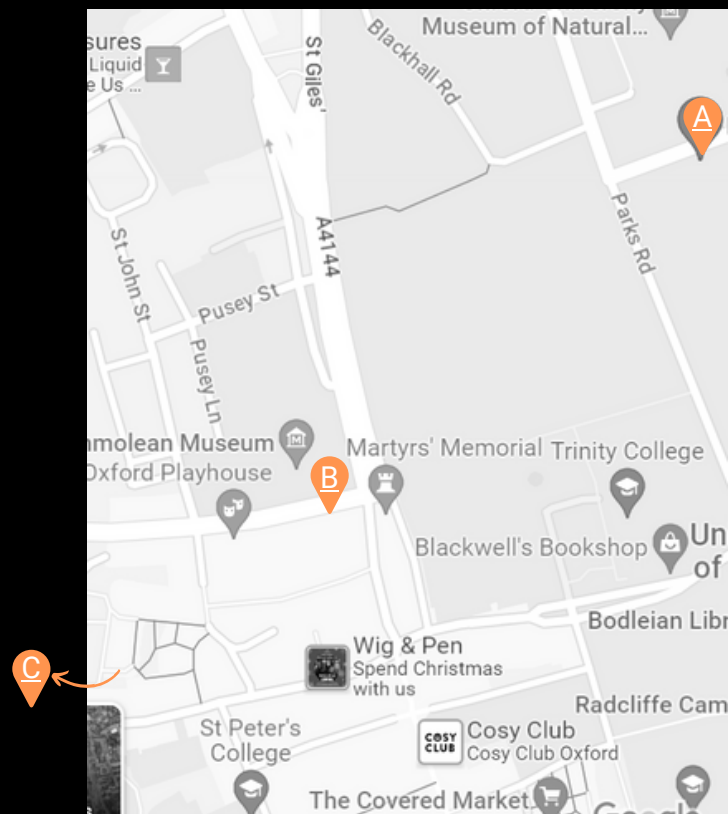

SUSTAINABILITY IN PRACTICE

A FORUM FOR INVESTMENT LEADERS

VENUE AND TRANSPORT DETAILS

EVENT MAP

- A** Conference Sessions Day 1-3
Rhodes House, Conference Suite
S Parks Rd, Oxford OX1 3RG
- A** Conference Accommodation #1
Rhodes House
S Parks Rd, Oxford OX1 3RG
- B** Conference Accommodation #2
The Randolph Hotel
Beaumont St, Oxford OX1 2LN
- C** Tuesday Conference Dinner
Blenheim Palace
Woodstock OX20 1PP
(N.B. location outside of map zone)

CLICK ON EACH MAP PIN TO VIEW IN GOOGLE MAPS

TRANSPORT

PARKING

Rhodes House does not have visitor parking and we would encourage visitors to arrive by foot, bicycle, public transportation or by using one of the convenient Park & Ride.

WALKING

Walking is recommended and encouraged. Click on the map for Google directions.